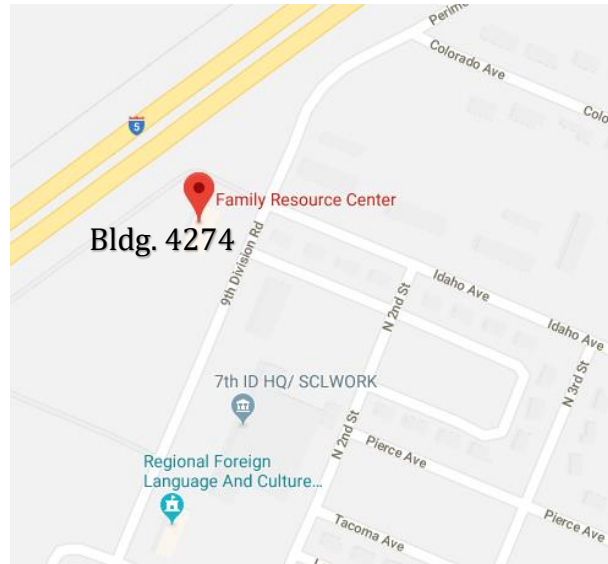

DRIVING DIRECTIONS

LEWIS Main Class

Directions to Joint Base Lewis-McChord Family Resource Center - Bldg. 4274

- From I-5 take exit 119 and proceed to the 'DuPont' gate.
- After the gate make your first left onto West Way
- Continue until you reach Pendleton Ave, Turn right onto Pendleton then the next left onto 9th Division Rd
- Continue straight for a half mile and destination will be on left.
- Building number 4274

McChord Field Class

Directions to Bldg. 1210

- From I-5 take exit 125 and proceed to the McChord Field gate
- Continue straight on west entrance road
- At the light take a left onto Barnes Blvd.
- Drive 1.3miles, Bldg 1210 is on the left.